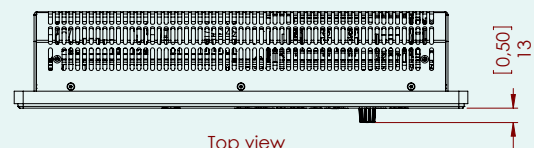

SEALINE 15" MK3 MONITOR

SEALINE 15" MK3 PANEL MOUNTED

Note: All dimensions are in mm.

Top view

SL150-DS-REV3.0-01.2015

Specifications subject to changes without prior notice. The contents of this page are property of North Invent Norway AS. All rights herein are reserved to North Invent Norway AS. This document cannot be reproduced without the written permission of the company.

NORTH INVENT
Sørhauggata 128,
NO-5527 Haugesund, Norway
Phone: + 47 48 84 02 00