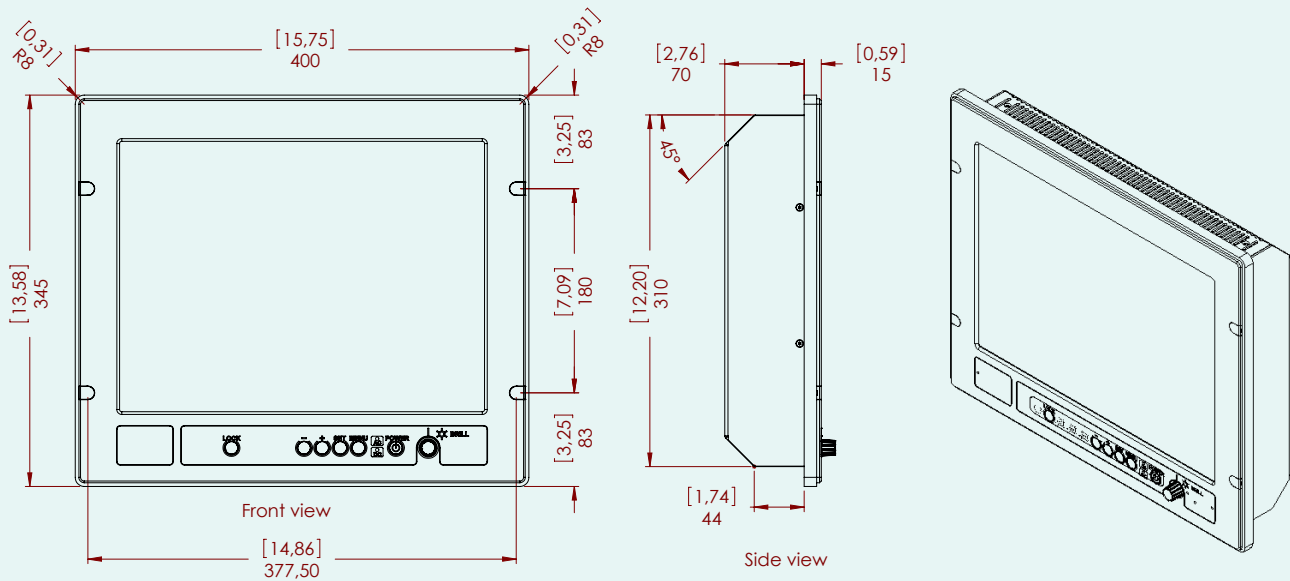

SEALINE 15" MK3 MONITOR

SEALINE 15" MK3 PANEL MOUNTED

Note: All dimensions are in mm.

Back view