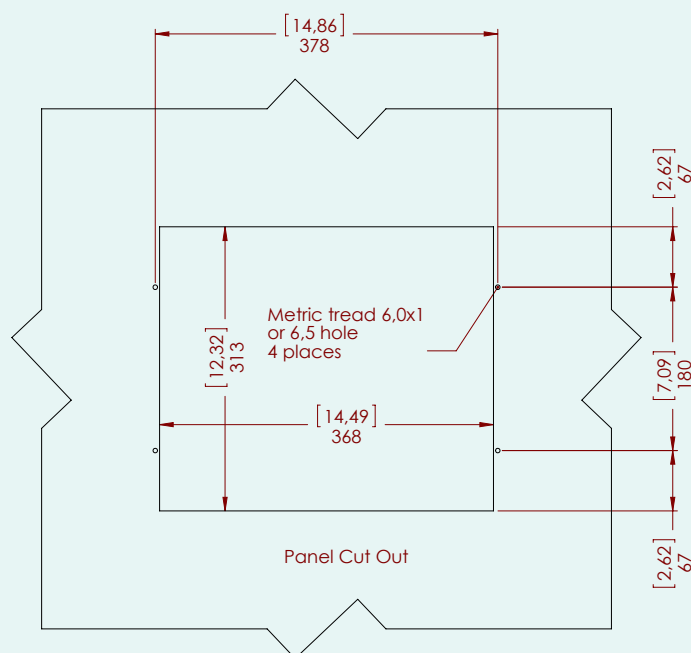

SEALINE 15" MK3 MONITOR

SEALINE 15" MK3 PANEL CUT OUT

Note: All dimensions are in mm.

Please note the following:

- All the mentioned marine and military standards can also be applied to the standard monitor.
- The approved vibration test has been conducted with monitors fully equipped with stand, turntable and sunshade, without significant amplifications.
- Monitors can match IP66 (dust proof and powerful jetting) and IP67 (dust proof and temporary immersion) requirements, with use of the optional sealing kit. It makes our monitors suitable for mounting on e.g. open bridge wings.
- The internal gasket of our front glass while being dust proof may still be permeable by vapour. In order to avoid both dust and dew building up inside the glass, please take a further contact with us.

The following is enclosed in a standard delivery:

- 1 x SL150-01.MON.03-0001, 15" Monitor
- 1 x User Manual for Sea Line Monitors (identical for 15", 19", 21.3" & 23.1" monitors)
- 1 x Power AC Cable / 1 x DC plug / 1 x VGA Cable
- 4 x M6 x 25, Stainless Steel screws for front mounting / 4 x Cover for M6 screws

SL150-DS-REV3.0-01.2015