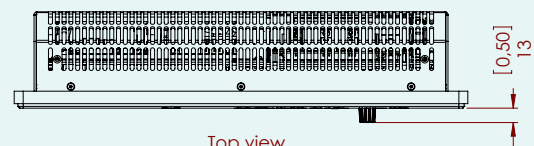

SEALINE 15" MK3 MONITOR

SEALINE 15" MK3 PANEL MOUNTED

Note: All dimensions are in mm.

Top view

SL150-DS-REV3.0-01.2015

Specifications subject to changes without prior notice. The contents of this page are property of North Invent Norway AS. All rights herein are reserved to North Invent Norway AS. This document cannot be reproduced without the written permission of the company.

NORTH INVENT
Sørhauggata 128,
NO-5527 Haugesund, Norway
Phone: + 47 48 84 02 00