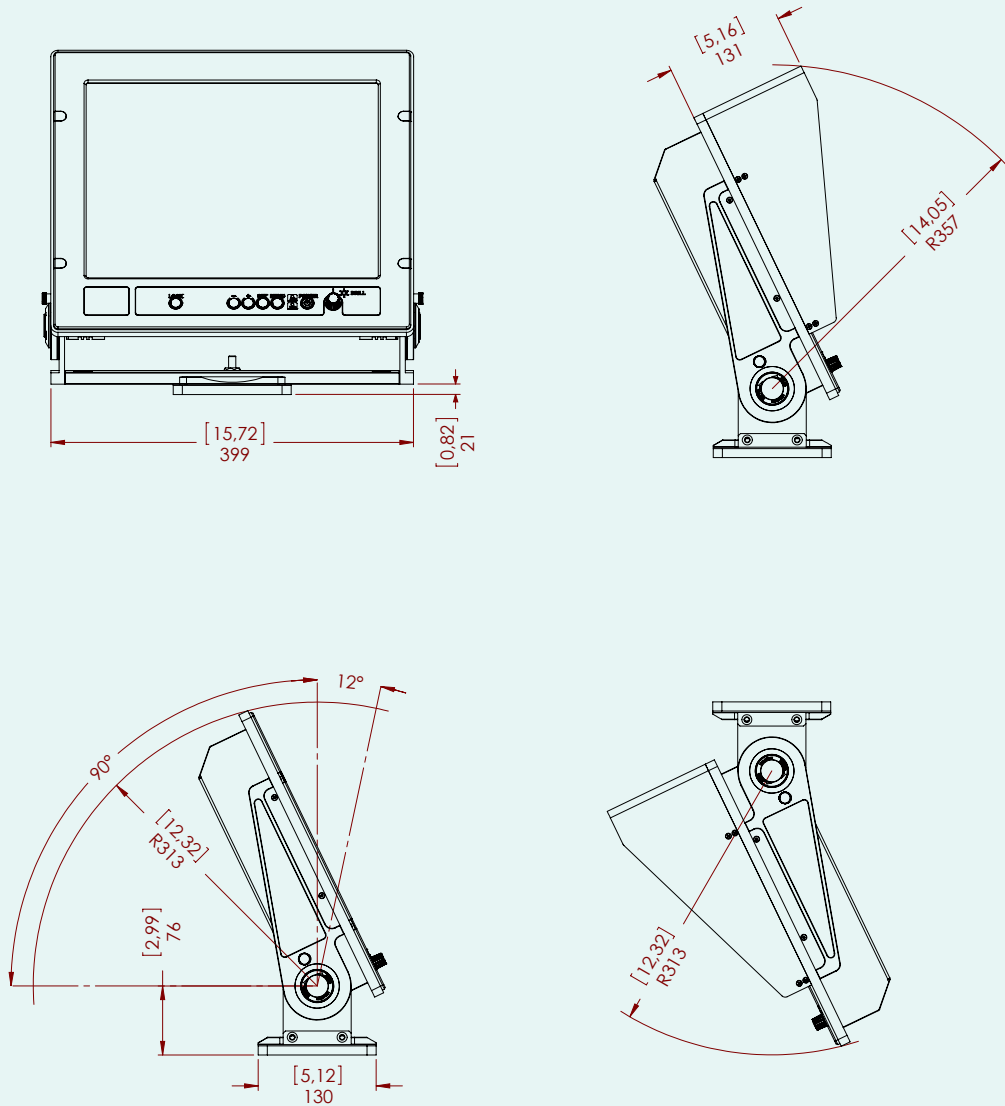

## SEALINE 15" MK3 PANEL CUT OUT

Note: All dimensions are in mm.

Please note the following:

- All the mentioned marine and military standards can also be applied to the standard monitor.
- The approved vibration test has been conducted with monitors fully equipped with stand, turntable and sunshade, without significant amplifications.
- Monitors can match IP66 (dust proof and powerful jetting) and IP67 (dust proof and temporary immersion) requirements, with use of the optional sealing kit. It makes our monitors suitable for mounting on e.g. open bridge wings.
- The internal gasket of our front glass while being dust proof may still be permeable by vapour. In order to avoid both dust and dew building up inside the glass, please take a further contact with us.

The following is enclosed in a standard delivery:

- 1 x SL150-01.MON.03-0001, 15" Monitor
- 1 x User Manual for Sea Line Monitors (identical for 15", 19", 21.3" & 23.1" monitors)
- 1 x Power AC Cable / 1 x DC plug / 1 x VGA Cable
- 4 x M6 x 25, Stainless Steel screws for front mounting / 4 x Cover for M6 screws

## SEALINE 15" MK3 MOUNTED ON STAND

Note: All dimensions are in mm.

SL150-DS-REV3.0-01.2015

Specifications subject to changes without prior notice. The contents of this page are property of North Invent Norway AS. All rights herein are reserved to North Invent Norway AS. This document cannot be reproduced without the written permission of the company.