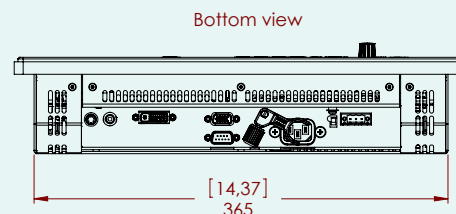

## SEALINE 15" MK3 PANEL MOUNTED

Note: All dimensions are in mm.

Back view

Top view

Bottom view

SL150-DS-REV3.0-01.2015

Specifications subject to changes without prior notice. The contents of this page are property of North Invent Norway AS. All rights herein are reserved to North Invent Norway AS. This document cannot be reproduced without the written permission of the company.