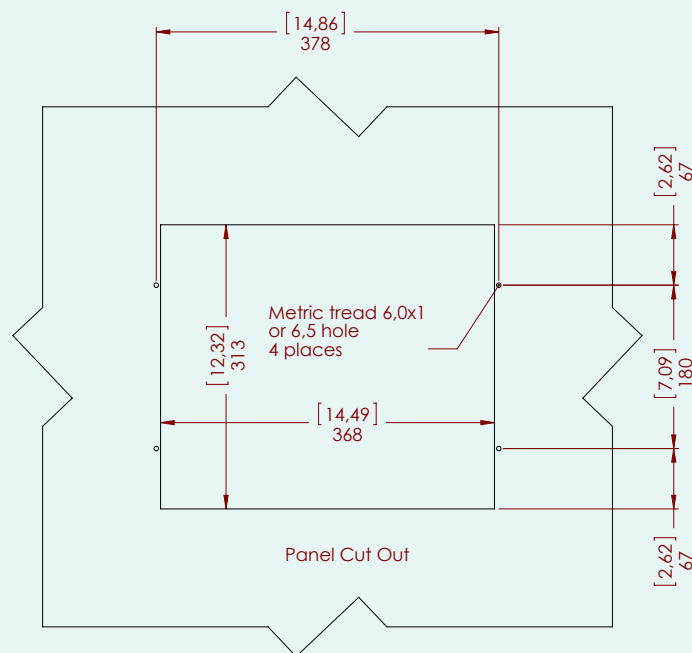

SEALINE 15" MK3 MONITOR

SEALINE 15" MK3 PANEL CUT OUT

Note: All dimensions are in mm.

Please note the following:

- All the mentioned marine and military standards can also be applied to the standard monitor.
- The approved vibration test has been conducted with monitors fully equipped with stand, turntable and sunshade, without significant amplifications.
- Monitors can match IP66 (dust proof and powerful jetting) and IP67 (dust proof and temporary immersion) requirements, with use of the optional sealing kit. It makes our monitors suitable for mounting on e.g. open bridge wings.
- The internal gasket of our front glass while being dust proof may still be permeable by vapour. In order to avoid both dust and dew building up inside the glass, please take a further contact with us.

The following is enclosed in a standard delivery:

- 1 x SL150-01.MON.03-0001, 15" Monitor
- 1 x User Manual for Sea Line Monitors (identical for 15", 19", 21.3" & 23.1" monitors)
- 1 x Power AC Cable / 1 x DC plug / 1 x VGA Cable
- 4 x M6 x 25, Stainless Steel screws for front mounting / 4 x Cover for M6 screws

SL150-DS-REV3.0-01.2015