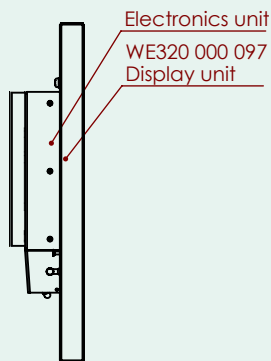

DISPLAY SIZE	32.0" - 812.8 mm, Active area 698.40 (W) X 392.85 (H) mm
OVERALL DIMENSIONS	743.4 (W) x 447.9 (H) x 78 (D) mm
NET / GROSS WEIGHT	14.4 / 17.5 kg
RESOLUTION	Max 1920 x 1080 pixels (Full HD)
RESPONSE TIME	10 ms
CONTRAST RATIO	3000:1 (typ)
CPU	Intel® Celeron 4305UE, Core i3-8145UE, i5-8365UE, i7-8665UE
LIGHT INTENSITY	500 cd/m ² (typ)
GRAPHICS	Intel® UHD Graphics 620
VIEWING ANGLE	±89°
SSD	3 x M2 slot + SATA, configurable size 120 GB-2TB. Std configuration: 120 GB
SUPPLY VOLTAGE	90-264 VAC (IEC Inlet)
POWER CONSUMPTION	Approx. 70W
RAM	DDR4 2400, configurable size. Standard configuration: 8 GB
ENCLOSURE PROTECTION	IP 67 from front given correct mounting and sealing.
GLASS TYPE	4mm Tempered, Anti Reflective Conturan®
INPUT/ CONTROL INPUT	2 x 10/100/1000 Ethernet (4 x 10/100/1000 optional), 2 x Display Port , 4 x USB, 3.1 2 x RS232/RS485/422 + 2 x RS232 (D-SUB), Line in + Line out (mini Jack), HMI (15p D-Sub)
OPERATING / STORAGE TEMPERATURE	-15/+55° C, -15/+70° C (+5/+131° F, +5/+158° F)
BACKLIGHT LIFE	Typ 50,000 Hours
DIMMING RANGE	5-100%
OS SUPPORTED	Linux and Windows
TOUCH	NO
COMPASS SAFE DISTANCES	Standard Compass 190 cm, Steering Compass 120 cm

NORTH INVENT
Sørhauggata 128,
NO-5527 Haugesund, Norway
Phone: +47 48 84 02 00

WAVE PERFORMANCE

TECHNICAL SPECIFICATIONS Wave PERFORMANCE 32" NON-TOUCH

WAVE PERFORMANCE

TECHNICAL SPECIFICATIONS Wave PERFORMANCE 32" NON-TOUCH

Bottom View

Back View

WAVE PERFORMANCE

TECHNICAL SPECIFICATIONS Wave PERFORMANCE 32" NON-TOUCH

Included in Part 1 of 1

ITEM NO.	PART NUMBER	DESCRIPTION	QTY.
1	WE999 000 126	1.8m, AC Power Cable	1

Part 1 of 1
849 x 594 x 219 mm
17.1 kg