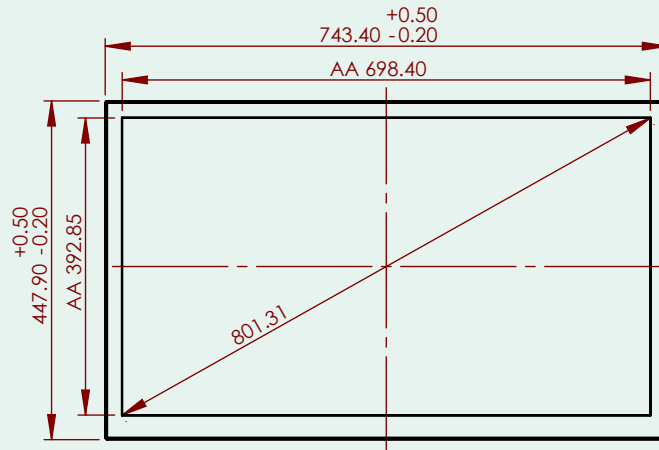

DISPLAY SIZE	32.0" - 812.8 mm, Active area 698.40 (W) X 392.85 (H) mm
OVERALL DIMENSIONS	743.4 (W) x 447.9 (H) x 78 (D) mm
NET / GROSS WEIGHT	14.4 / 17.5 kg
RESOLUTION	Max 1920 x 1080 pixels (Full HD)
RESPONSE TIME	10 ms
CONTRAST RATIO	3000:1 (typ)
CPU	Intel® Celeron 4305UE, Core i3-8145UE, i5-8365UE, i7-8665UE
LIGHT INTENSITY	500 cd/m ² (typ)
GRAPHICS	Intel® UHD Graphics 620
VIEWING ANGLE	±89°
SSD	3 x M2 slot + SATA, configurable size 120 GB-2TB. Std configuration: 120 GB
SUPPLY VOLTAGE	90-264 VAC (IEC Inlet)
POWER CONSUMPTION	Approx. 70W
RAM	DDR4 2400, configurable size. Standard configuration: 8 GB
ENCLOSURE PROTECTION	IP 67 from front given correct mounting and sealing.
GLASS TYPE	4mm Tempered, Anti Reflective Conturan®
INPUT/ CONTROL INPUT	2 x 10/100/1000 Ethernet (4 x 10/100/1000 optional), 2 x Display Port , 4 x USB, 3.1 2 x RS232/RS485/422 + 2 x RS232 (D-SUB), Line in + Line out (mini Jack), HMI (15p D-Sub)
OPERATING / STORAGE TEMPERATURE	-15/+55° C, -15/+70° C (+5/+131° F, +5/+158° F)
BACKLIGHT LIFE	Typ 50,000 Hours
DIMMING RANGE	5-100%
OS SUPPORTED	Linux and Windows
TOUCH	NO
COMPASS SAFE DISTANCES	Standard Compass 190 cm, Steering Compass 120 cm

NORTH INVENT
Sørhauggata 128,
NO-5527 Haugesund, Norway
Phone: +47 48 84 02 00

WAVE PERFORMANCE

TECHNICAL SPECIFICATIONS Wave PERFORMANCE 32" NON-TOUCH

WAVE PERFORMANCE

TECHNICAL SPECIFICATIONS Wave PERFORMANCE 32" NON-TOUCH

Bottom View

Back View

WAVE PERFORMANCE

TECHNICAL SPECIFICATIONS Wave PERFORMANCE 32" NON-TOUCH

Included in Part 1 of 1

ITEM NO.	PART NUMBER	DESCRIPTION	QTY.
1	WE999 000 126	1.8m, AC Power Cable	1

Part 1 of 1
849 x 594 x 219 mm
17.1 kg