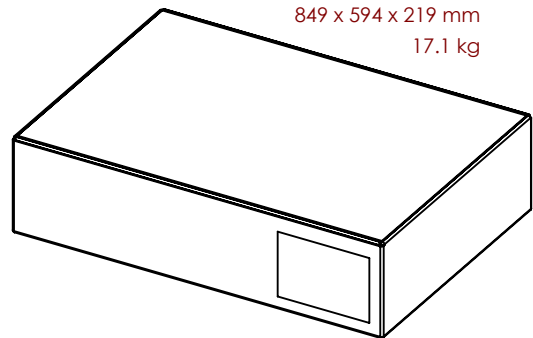

DISPLAY SIZE	32.0" - 812.8 mm, Active area 698.40 (W) X 392.85 (H) mm
OVERALL DIMENSIONS	743.4 (W) x 447.9 (H) x 78 (D) mm
NET / GROSS WEIGHT	14.4 / 17.5 kg
RESOLUTION	Max 1920 x 1080 pixels (Full HD)
RESPONSE TIME	10 ms
CONTRAST RATIO	3000:1 (typ)
CPU	Intel® Celeron 4305UE, Core i3-8145UE, i5-8365UE, i7-8665UE
LIGHT INTENSITY	500 cd/m ² (typ)
GRAPHICS	Intel® UHD Graphics 620
VIEWING ANGLE	±89°
SSD	3 x M2 slot + SATA, configurable size 120 GB-2TB. Std configuration: 120 GB
SUPPLY VOLTAGE	90-264 VAC (IEC Inlet)
POWER CONSUMPTION	Approx. 70W
RAM	DDR4 2400, configurable size. Standard configuration: 8 GB
ENCLOSURE PROTECTION	IP 67 from front given correct mounting and sealing.
GLASS TYPE	4mm Tempered, Anti Reflective Conturan®
INPUT/ CONTROL INPUT	2 x 10/100/1000 Ethernet (4 x 10/100/1000 optional), 2 x Display Port , 4 x USB, 3.1 2 x RS232/RS485/422 + 2 x RS232 (D-SUB), Line in + Line out (mini Jack), HMI (15p D-Sub)
OPERATING / STORAGE TEMPERATURE	-15/+55° C, -15/+70° C (+5/+131° F, +5/+158° F)
BACKLIGHT LIFE	Typ 50,000 Hours
DIMMING RANGE	5-100%
OS SUPPORTED	Linux and Windows
TOUCH	NO
COMPASS SAFE DISTANCES	Standard Compass 190 cm, Steering Compass 120 cm

NORTH INVENT
Sørhauggata 128,
NO-5527 Haugesund, Norway
Phone: +47 48 84 02 00

WAVE PERFORMANCE

TECHNICAL SPECIFICATIONS Wave PERFORMANCE 32" NON-TOUCH

WAVE PERFORMANCE

TECHNICAL SPECIFICATIONS Wave PERFORMANCE 32" NON-TOUCH

Bottom View

Back View

WAVE PERFORMANCE

TECHNICAL SPECIFICATIONS Wave PERFORMANCE 32" NON-TOUCH

Included in Part 1 of 1

ITEM NO.	PART NUMBER	DESCRIPTION	QTY.
1	WE999 000 126	1.8m, AC Power Cable	1

Part 1 of 1
849 x 594 x 219 mm
17.1 kg