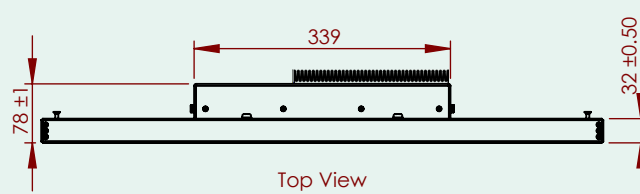

DISPLAY SIZE	32.0" - 812.8 mm, Active area 698.40 (W) X 392.85 (H) mm
OVERALL DIMENSIONS	743.4 (W) x 447.9 (H) x 78 (D) mm
NET / GROSS WEIGHT	14.4 / 17.5 kg
RESOLUTION	Max 1920 x 1080 pixels (Full HD)
RESPONSE TIME	10 ms
CONTRAST RATIO	3000:1 (typ)
CPU	Intel® Celeron 4305UE, Core i3-8145UE, i5-8365UE, i7-8665UE
LIGHT INTENSITY	500 cd/m ² (typ)
GRAPHICS	Intel® UHD Graphics 620
VIEWING ANGLE	±89°
SSD	3 x M2 slot + SATA, configurable size 120 GB-2TB. Std configuration: 120 GB
SUPPLY VOLTAGE	90-264 VAC (IEC Inlet)
POWER CONSUMPTION	Approx. 70W
RAM	DDR4 2400, configurable size. Standard configuration: 8 GB
ENCLOSURE PROTECTION	IP 67 from front given correct mounting and sealing.
GLASS TYPE	4mm Tempered, Anti Reflective Conturan®
INPUT/ CONTROL INPUT	2 x 10/100/1000 Ethernet (4 x 10/100/1000 optional), 2 x Display Port , 4 x USB, 3.1 2 x RS232/RS485/422 + 2 x RS232 (D-SUB), Line in + Line out (mini Jack), HMI (15p D-Sub)
OPERATING / STORAGE TEMPERATURE	-15/+55° C, -15/+70° C (+5/+131° F, +5/+158° F)
BACKLIGHT LIFE	Typ 50,000 Hours
DIMMING RANGE	5-100%
OS SUPPORTED	Linux and Windows
TOUCH	NO
COMPASS SAFE DISTANCES	Standard Compass 190 cm, Steering Compass 120 cm

NORTH INVENT
Sørhauggata 128,
NO-5527 Haugesund, Norway
Phone: +47 48 84 02 00

WAVE PERFORMANCE

TECHNICAL SPECIFICATIONS Wave PERFORMANCE 32" NON-TOUCH

WAVE PERFORMANCE

TECHNICAL SPECIFICATIONS Wave PERFORMANCE 32" NON-TOUCH

Bottom View

Back View

WAVE PERFORMANCE

TECHNICAL SPECIFICATIONS Wave PERFORMANCE 32" NON-TOUCH

Included in Part 1 of 1

ITEM NO.	PART NUMBER	DESCRIPTION	QTY.
1	WE999 000 126	1.8m, AC Power Cable	1

Part 1 of 1
849 x 594 x 219 mm
17.1 kg