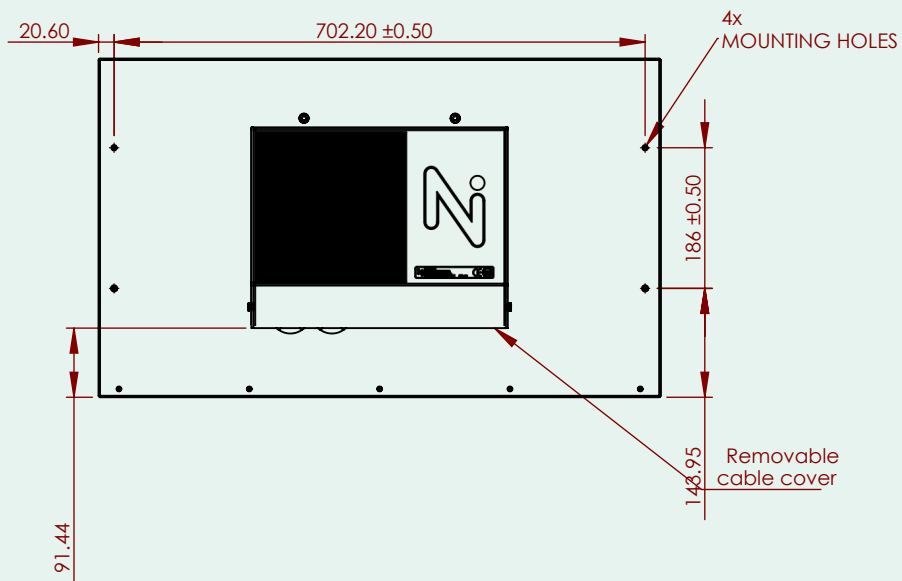

DISPLAY SIZE	32.0" - 812.8 mm, Active area 698.40 (W) X 392.85 (H) mm
OVERALL DIMENSIONS	743.4 (W) x 447.9 (H) x 78 (D) mm
NET / GROSS WEIGHT	14.4 / 17.5 kg
RESOLUTION	Max 1920 x 1080 pixels (Full HD)
RESPONSE TIME	10 ms
CONTRAST RATIO	3000:1 (typ)
CPU	Intel® Celeron 4305UE, Core i3-8145UE, i5-8365UE, i7-8665UE
LIGHT INTENSITY	500 cd/m ² (typ)
GRAPHICS	Intel® UHD Graphics 620
VIEWING ANGLE	±89°
SSD	3 x M2 slot + SATA, configurable size 120 GB-2TB. Std configuration: 120 GB
SUPPLY VOLTAGE	90-264 VAC (IEC Inlet)
POWER CONSUMPTION	Approx. 70W
RAM	DDR4 2400, configurable size. Standard configuration: 8 GB
ENCLOSURE PROTECTION	IP 67 from front given correct mounting and sealing.
GLASS TYPE	4mm Tempered, Anti Reflective Conturan®
INPUT/ CONTROL INPUT	2 x 10/100/1000 Ethernet (4 x 10/100/1000 optional), 2 x Display Port , 4 x USB, 3.1 2 x RS232/RS485/422 + 2 x RS232 (D-SUB), Line in + Line out (mini Jack), HMI (15p D-Sub)
OPERATING / STORAGE TEMPERATURE	-15/+55° C, -15/+70° C (+5/+131° F, +5/+158° F)
BACKLIGHT LIFE	Typ 50,000 Hours
DIMMING RANGE	5-100%
OS SUPPORTED	Linux and Windows
TOUCH	NO
COMPASS SAFE DISTANCES	Standard Compass 190 cm, Steering Compass 120 cm

NORTH INVENT
Sørhauggata 128,
NO-5527 Haugesund, Norway
Phone: +47 48 84 02 00

WAVE PERFORMANCE

TECHNICAL SPECIFICATIONS Wave PERFORMANCE 32" NON-TOUCH

WAVE PERFORMANCE

TECHNICAL SPECIFICATIONS Wave PERFORMANCE 32" NON-TOUCH

Bottom View

Back View

WAVE PERFORMANCE

TECHNICAL SPECIFICATIONS Wave PERFORMANCE 32" NON-TOUCH

Included in Part 1 of 1

ITEM NO.	PART NUMBER	DESCRIPTION	QTY.
1	WE999 000 126	1.8m, AC Power Cable	1

Part 1 of 1
849 x 594 x 219 mm
17.1 kg